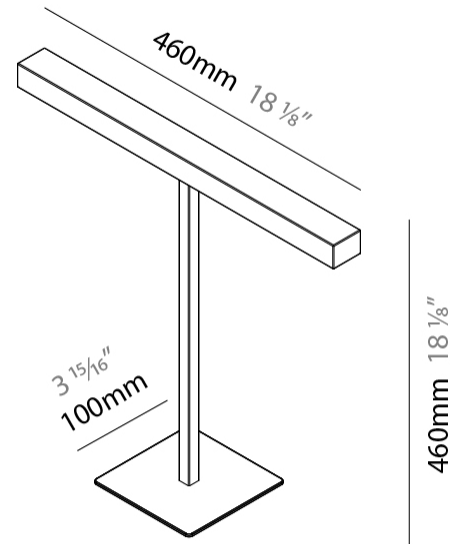

PROJECT _____
TYPE _____
SPECIFIER _____
QUANTITY _____
DATE _____

ELLE PORTABLE

D204003-

base number _____
Finish _____
Options _____

1. To build a product code in our configurator select the specify button on the base model # product page
2. To build a manual product code on this datasheet choose from the options listed below in blue font and add the suffix to the base model #

GENERAL

Series: Elle _____
Brand: Zaneen _____
Division: Design _____
Mounting Type: Portable _____
Mounting Location: Table _____
Subcategory: Task _____

PHYSICAL

Shape: Square _____
Length (mm): 460 _____
Length (in): 18 1/8 _____
Width (mm): 100 _____
Width (in): 3 15/16 _____
Height (mm): 460 _____
Height (in): 18 1/8 _____
Light Distribution: Direct _____
Diffuser: Acrylic Bi-Satin _____
Fixture Finish: MBK / MWH / MCB _____
Fixture Material: Aluminum _____

ELECTRICAL

Lamp Type: LED _____
Input Wattage (W): 6 _____
Dimming: Touch Dimming _____
Driver Included: Yes _____
Driver Location: Inline Transformer Plug _____
Driver Class: Class 2 _____
Input Voltage (V): 120 - 277 _____
Output Voltage (V): 24 _____

LED

Color Temperature (°K): 3000 _____
CRI: >90 CRI _____
Lamp Life (hrs): 50000 _____

OPTICAL

RATINGS AND CERTIFICATIONS

Certified By: Certified for North American Standards _____
IP rating: IP20 _____