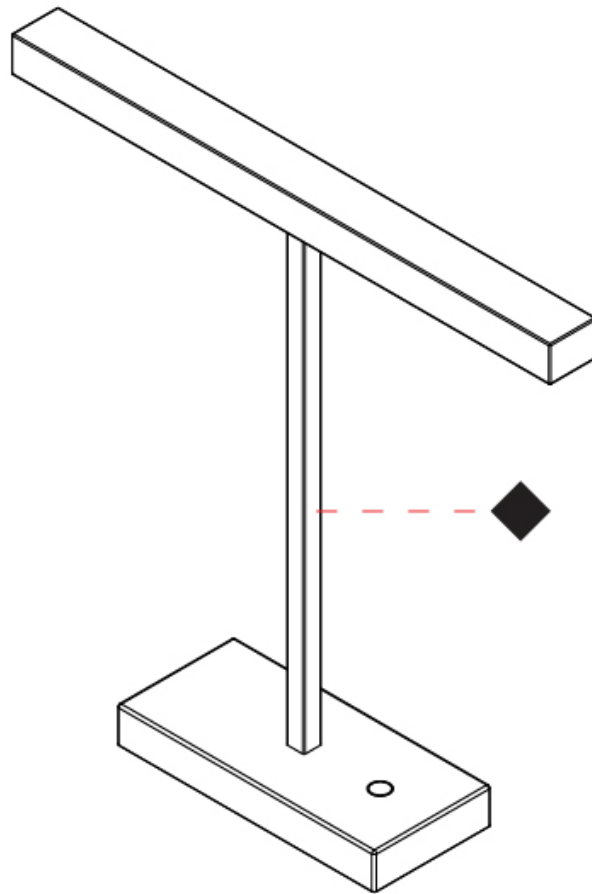

D204002-

PROJECT	_____
TYPE	_____
SPECIFIER	_____
QUANTITY	_____
DATE	_____