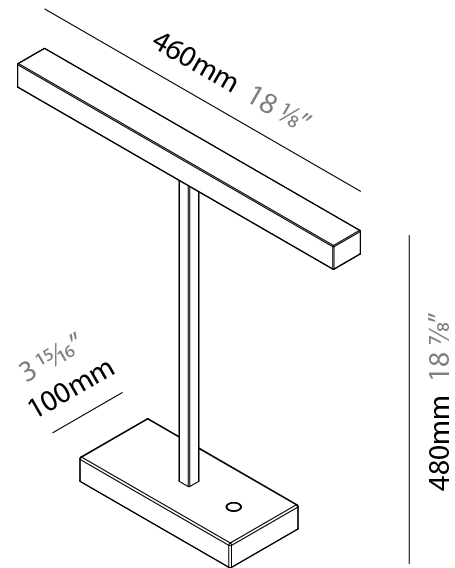

PROJECT	_____
TYPE	_____
SPECIFIER	_____
QUANTITY	_____
DATE	_____

ELLE PORTABLE

D204002-

base number   Finish
Options

1. To build a product code in our configurator select the specify button on the base model # product page
2. To build a manual product code on this datasheet choose from the options listed below in blue font and add the suffix to the base model #

GENERAL

Series: Elle _____
Brand: Zaneen _____
Division: Design _____
Mounting Type: Portable _____
Mounting Location: Table _____
Subcategory: Task _____

PHYSICAL

Shape: Square _____
Length (mm): 460 _____
Length (in): 18 ¹/₈ _____
Width (mm): 100 _____
Width (in): 3 ¹⁵/₁₆ _____
Height (mm): 480 _____
Height (in): 18 ⁷/₈ _____
Light Distribution: Direct _____
Diffuser: Acrylic Bi-Satin _____
Fixture Finish: MBK / MWH / MCB _____
Fixture Material: Aluminum _____

ELECTRICAL

Lamp Type: LED _____
Input Wattage (W): 6 _____
Dimming: Touch Dimming _____
Driver Included: Yes _____
Driver Location: Inline Transformer Plug _____
Driver Class: Class 2 _____
Input Voltage (V): 120 - 277 _____
Output Voltage (V): 24 _____

LED

Color Temperature (°K): 3000 _____
CRI: >90 CRI _____
Lamp Life (hrs): 50000 _____

OPTICAL

RATINGS AND CERTIFICATIONS

Certified By: Certified for North American Standards _____
IP rating: IP20 _____