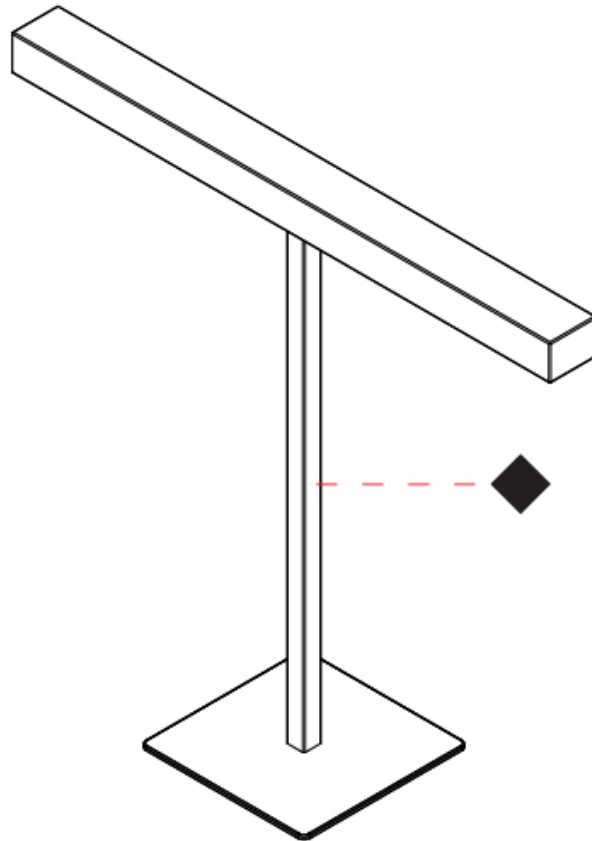

D204003-

PROJECT

TYPE

SPECIFIER

QUANTITY

DATE

D